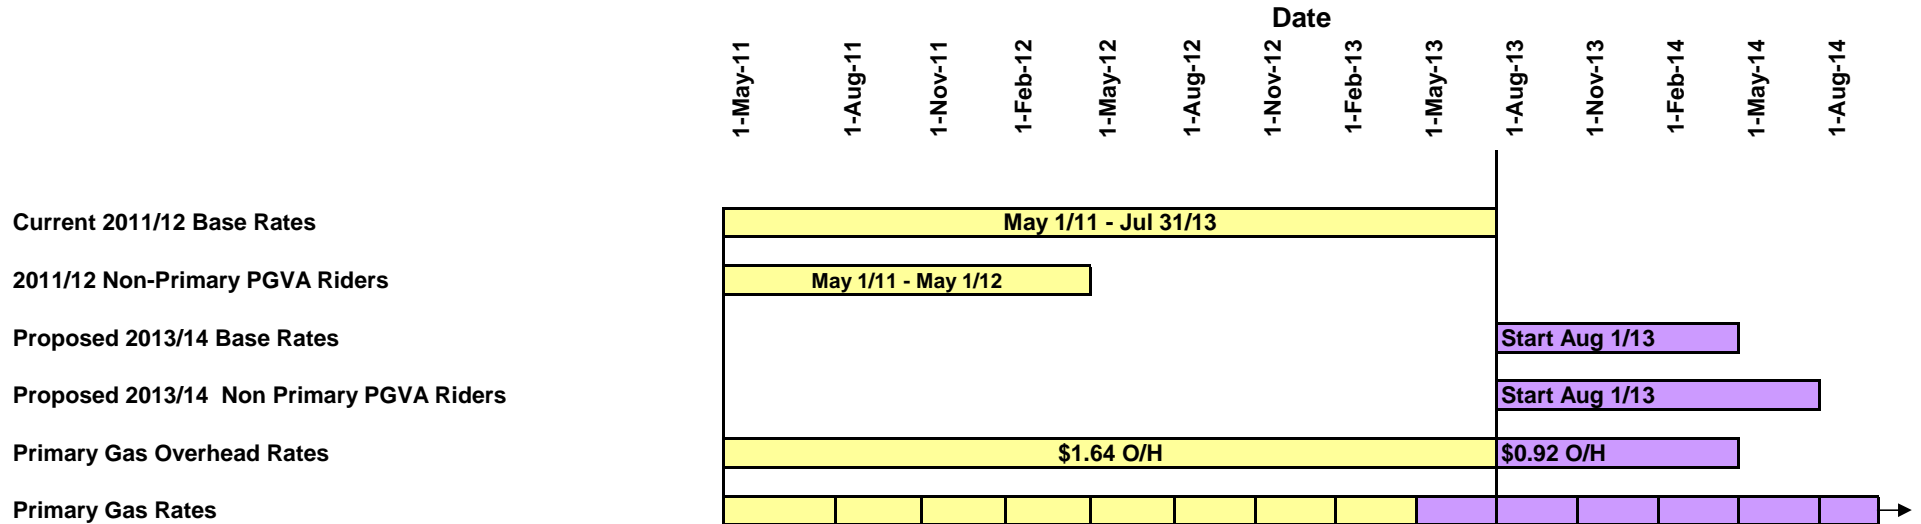

Timeline of Rate & Rider Implementation

* Current Non-Gas base rates implemented on May 1, 2010